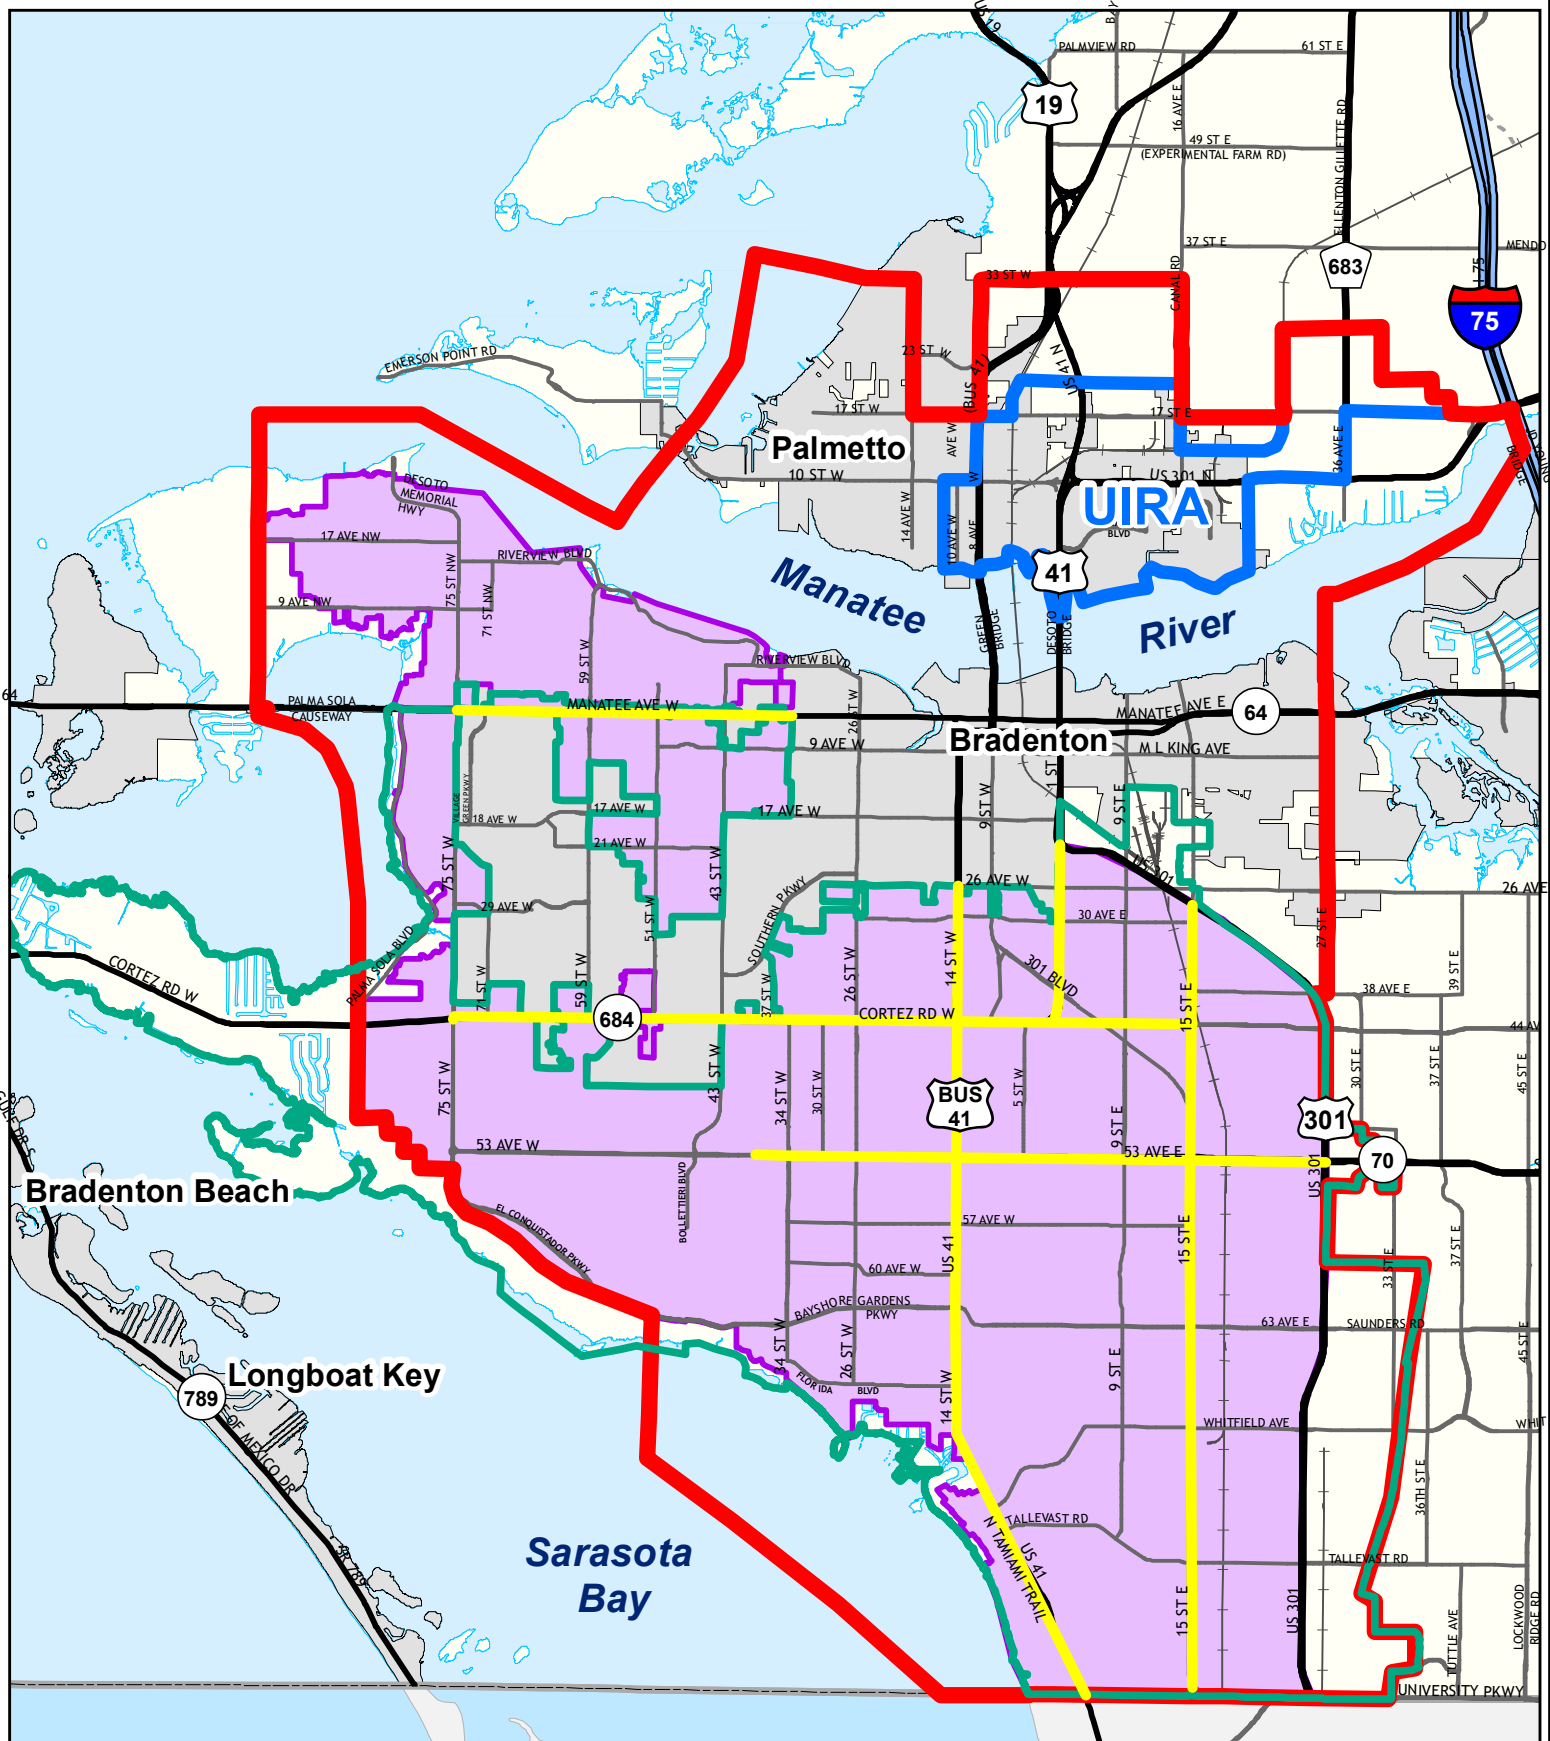

Overlays – SW TIF, Urban Core, UIRA, USA, and Urban Corridors

- SW TIF
- Urban Core - Revised 2015
- UIRA
- USA
- Urban Corridors
- City Boundary

Map Author: Paul H
Date: 11 / 2015
Map Name: S-PLANNING
Images - Maps - GIS
Paul H/Misc/OTHER/Urban Core